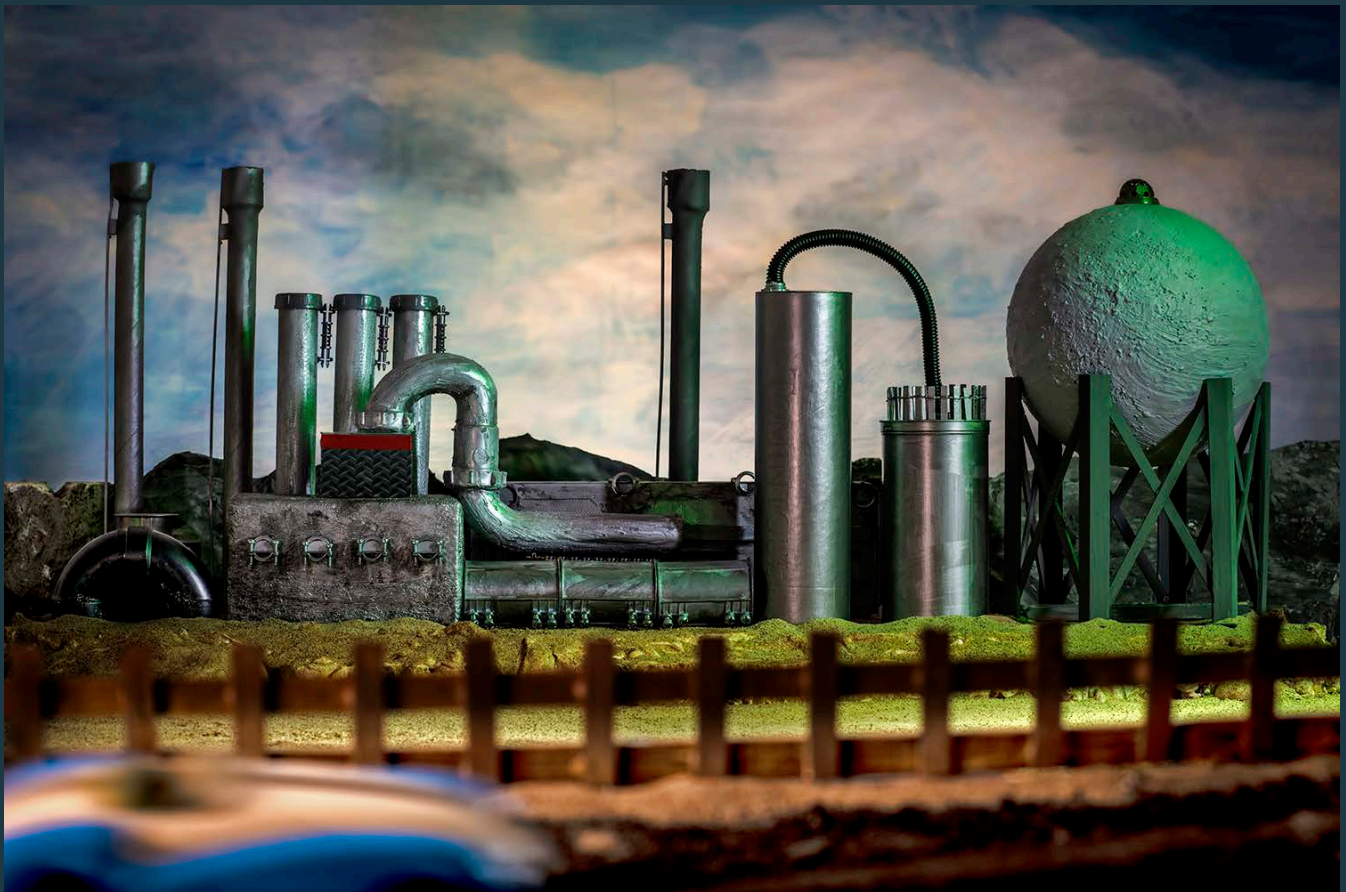

Jada Fabrizio  
*imagined worlds*

Love affair · 11"x 7" · 8 + AP · Archival Print · 2020

Derailed · 8 + AP · Archival Print · 2021

The outer limits · 11"x 7" · 8 + AP · Archival Print · 2020

Industrial landscape · 8 + AP · Archival Print · 2021

Laundry Day · 20"x 30" · 6 + AP · Archival Print · 2020

Security · 20"x 30" · 6 + AP · Archival Print · 2019

*...Fervently surreal and underscored with dark humor, these sculptural sets and photographs offer open-ended stories that tease us and draws us in.*